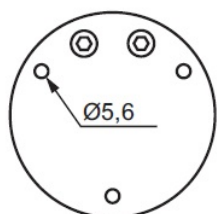

PRODUCT SHEET

Description:

Door Hinge Wall/Glass, F/Glass Cubicles, SS304-Brushed, 8- 10mm Glass Thickness, F/Inset Doors, \varnothing 12mm Drilling

Item number:

22.23.221-0

Units	Box	Carton	HS Code	Barcode
Pcs.	1	12	8302100090	
				5704866443746