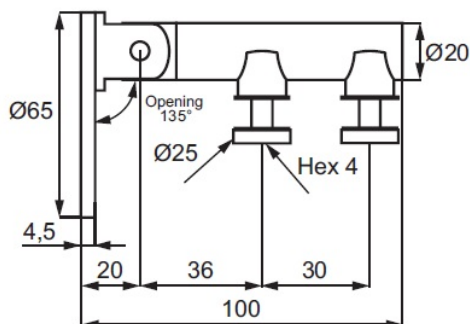

PRODUCT SHEET

Description:

Door Hinge Wall/Glass, F/Glass Cubicles, SS304-Brushed, 8- 10mm Glass Thickness, F/Inset Doors, \varnothing 12mm Drilling

Item number:

22.23.221-0

Units	Box	Carton	HS Code	Barcode
Pcs.	1	12	8302100090	
				5704866443746